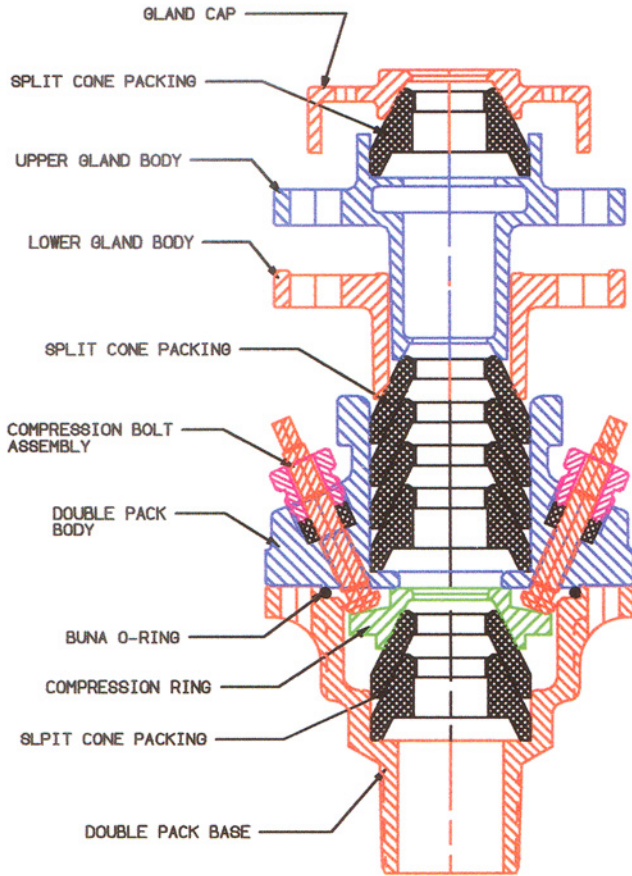

TYPE DPS STUFFING BOX

1500 PSI WORKING PRESSURE

DOUBLE PACK STUFFING BOX BASE

PART #	BOTTOM CONNECTION	POLISH ROD	WOG	MATERIAL
052-091-5100	2 3/8" EUE 8 RD. MALE TUBING THRD.	1 1/8" THRU 1 3/4"	1500 # W.P.	DUCTILE
052-091-5400	2" 11 1/2 V MALE TUBING THRD.	1 1/8" THRU 1 3/4"	1500 # W.P.	DUCTILE
052-092-0100	2 7/8" EUE 8 RD. MALE TUBING THRD.	1 1/8" THRU 1 3/4"	1500 # W.P.	DUCTILE
052-092-0400	2 1/2" 11 1/2 V MALE TUBING THRD.	1 1/8" THRU 1 3/4"	1500 # W.P.	DUCTILE
052-092-0600	2 1/2" 8 V MALE TUBING THRD.	1 1/8" THRU 1 3/4"	1500 # W.P.	DUCTILE
052-092-5100	3 1/2" EUE 8 RD. MALE TUBING THRD.	1 1/8" THRU 1 3/4"	1500 # W.P.	DUCTILE
052-092-5400	3" 11 1/2 V MALE TUBING THRD.	1 1/8" THRU 1 3/4"	1500 # W.P.	DUCTILE
052-092-5600	3" 8 V MALE TUBING THRD.	1 1/8" THRU 1 3/4"	1500 # W.P.	DUCTILE