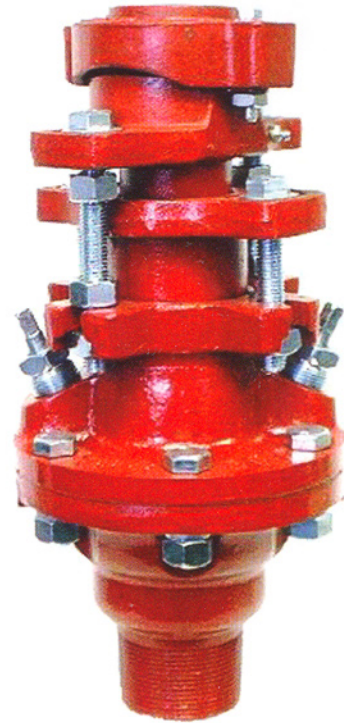

TYPE DPS STUFFING BOX

1500 PSI WORKING PRESSURE

DOUBLE PACK STUFFING BOX BASE

PART #	BOTTOM CONNECTION	POLISH ROD	WOG	MATERIAL
052-091-5100	2 3/8" EUE 8 RD. MALE TUBING THRD.	1 1/8" THRU 1 3/4"	1500 # W.P.	DUCTILE
052-091-5400	2" 11 1/2 V MALE TUBING THRD.	1 1/8" THRU 1 3/4"	1500 # W.P.	DUCTILE
052-092-0100	2 7/8" EUE 8 RD. MALE TUBING THRD.	1 1/8" THRU 1 3/4"	1500 # W.P.	DUCTILE
052-092-0400	2 1/2" 11 1/2 V MALE TUBING THRD.	1 1/8" THRU 1 3/4"	1500 # W.P.	DUCTILE
052-092-0600	2 1/2" 8 V MALE TUBING THRD.	1 1/8" THRU 1 3/4"	1500 # W.P.	DUCTILE
052-092-5100	3 1/2" EUE 8 RD. MALE TUBING THRD.	1 1/8" THRU 1 3/4"	1500 # W.P.	DUCTILE
052-092-5400	3" 11 1/2 V MALE TUBING THRD.	1 1/8" THRU 1 3/4"	1500 # W.P.	DUCTILE
052-092-5600	3" 8 V MALE TUBING THRD.	1 1/8" THRU 1 3/4"	1500 # W.P.	DUCTILE