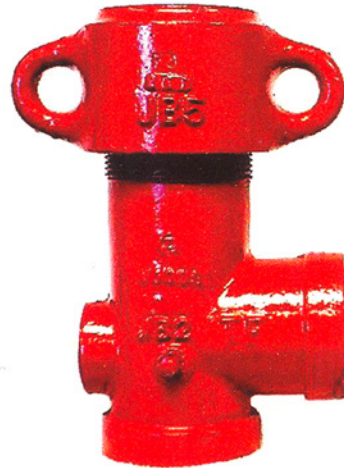

TYPE JACK STUFFING BOX

1500 - 2500 PSI WORKING PRESSURE

JACK STUFFING BOX BODY

PART #	TOP CONNECTION	BOTTOM CONNECTION	WOG	MATERIAL
050-091-5410	3 5/16" MALE 8 UNS-2B THRD.	2" 11 1/2 V MALE L.P. THRD.	1500 # W.P.	DUCTILE
050-091-5110	3 5/16" MALE 8 UNS-2B THRD.	2 3/8" EVE 8 RD. MALE TUBING THRD.	1500 # W.P.	DUCTILE
050-092-0610	3 5/16" MALE 8 UNS-2B THRD.	2 1/2" 8 V MALE TUBING THRD.	1500 # W.P.	DUCTILE
050-092-0110	3 5/16" MALE 8 UNS-2B THRD.	2 7/8" EVE 8 RD. MALE TUBING THRD.	1500 # W.P.	DUCTILE
050-092-5610	3 5/16" MALE 8 UNS-2B THRD.	3" 8 V MALE TUBING THRD.	1500 # W.P.	DUCTILE
050-092-5110	3 5/16" MALE 8 UNS-2B THRD.	3 1/2" EVE 8 RD. MALE TUBING THRD.	1500 # W.P.	DUCTILE

TEE BASE JACK STUFFING BOX BODY

PART #	TOP CONNECTION	BOTTOM CONNECTION	OUTLET	PORT	WOG	MATERIAL
	3 5/16" MALE 8 UN-2B THRD.	2 3/8" FEMALE TUBING THRD.	2" L.P.	1" NPT	2500 # W.P.	DUCTILE
	3 5/16" MALE 8 UN-2B THRD.	2 3/8" MALE TUBING THRD.	2" L.P.	1" NPT	2500 # W.P.	DUCTILE
	3 5/16" MALE 8 UN-2B THRD.	2 7/8" FEMALE TUBING THRD.	2" L.P.	1" NPT	2500 # W.P.	DUCTILE
	3 5/16" MALE 8 UN-2B THRD.	2 7/8" MALE TUBING THRD.	2" L.P.	1" NPT	2500 # W.P.	DUCTILE

◆◆◆ WILL ACCEPT 1" THRU 1 1/2" POLISH ROD SIZES ◆◆◆