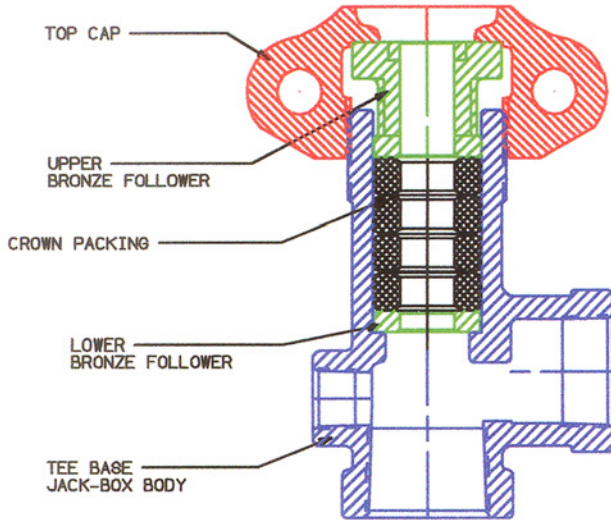

TYPE JACK STUFFING BOX

1500 - 2500 PSI WORKING PRESSURE

JACK STUFFING BOX BODY

PART #	TOP CONNECTION	BOTTOM CONNECTION	WOG	MATERIAL
050-091-5410	3 5/16" MALE 8 UNS-2B THRD.	2" 11 1/2 V MALE L.P. THRD.	1500 # W.P.	DUCTILE
050-091-5110	3 5/16" MALE 8 UNS-2B THRD.	2 3/8" EVE 8 RD. MALE TUBING THRD.	1500 # W.P.	DUCTILE
050-092-0610	3 5/16" MALE 8 UNS-2B THRD.	2 1/2" 8 V MALE TUBING THRD.	1500 # W.P.	DUCTILE
050-092-0110	3 5/16" MALE 8 UNS-2B THRD.	2 7/8" EVE 8 RD. MALE TUBING THRD.	1500 # W.P.	DUCTILE
050-092-5610	3 5/16" MALE 8 UNS-2B THRD.	3" 8 V MALE TUBING THRD.	1500 # W.P.	DUCTILE
050-092-5110	3 5/16" MALE 8 UNS-2B THRD.	3 1/2" EVE 8 RD. MALE TUBING THRD.	1500 # W.P.	DUCTILE

TEE BASE JACK STUFFING BOX BODY

PART #	TOP CONNECTION	BOTTOM CONNECTION	OUTLET	PORT	WOG	MATERIAL
	3 5/16" MALE 8 UN-2B THRD.	2 3/8" FEMALE TUBING THRD.	2" L.P.	1" NPT	2500 # W.P.	DUCTILE
	3 5/16" MALE 8 UN-2B THRD.	2 3/8" MALE TUBING THRD.	2" L.P.	1" NPT	2500 # W.P.	DUCTILE
	3 5/16" MALE 8 UN-2B THRD.	2 7/8" FEMALE TUBING THRD.	2" L.P.	1" NPT	2500 # W.P.	DUCTILE
	3 5/16" MALE 8 UN-2B THRD.	2 7/8" MALE TUBING THRD.	2" L.P.	1" NPT	2500 # W.P.	DUCTILE

◆◆◆ WILL ACCEPT 1" THRU 1 1/2" POLISH ROD SIZES ◆◆◆