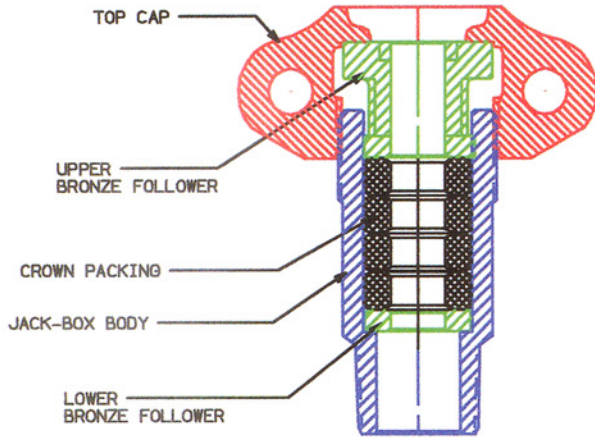

TYPE JACK STUFFING BOX

1500 - 2500 PSI WORKING PRESSURE

JACK STUFFING BOX BODY

PART #	TOP CONNECTION	BOTTOM CONNECTION	WOG	MATERIAL
050-091-5410	3 5/16" MALE 8 UNS-2B THRD.	2" 11 1/2 V MALE L.P. THRD.	1500 # W.P.	DUCTILE
050-091-5110	3 5/16" MALE 8 UNS-2B THRD.	2 3/8" EVE 8 RD. MALE TUBING THRD.	1500 # W.P.	DUCTILE
050-092-0610	3 5/16" MALE 8 UNS-2B THRD.	2 1/2" 8 V MALE TUBING THRD.	1500 # W.P.	DUCTILE
050-092-0110	3 5/16" MALE 8 UNS-2B THRD.	2 7/8" EVE 8 RD. MALE TUBING THRD.	1500 # W.P.	DUCTILE
050-092-5610	3 5/16" MALE 8 UNS-2B THRD.	3" 8 V MALE TUBING THRD.	1500 # W.P.	DUCTILE
050-092-5110	3 5/16" MALE 8 UNS-2B THRD.	3 1/2" EVE 8 RD. MALE TUBING THRD.	1500 # W.P.	DUCTILE

TEE BASE JACK STUFFING BOX BODY

PART #	TOP CONNECTION	BOTTOM CONNECTION	OUTLET	PORT	WOG	MATERIAL
	3 5/16" MALE 8 UN-2B THRD.	2 3/8" FEMALE TUBING THRD.	2" L.P.	1" NPT	2500 # W.P.	DUCTILE
	3 5/16" MALE 8 UN-2B THRD.	2 3/8" MALE TUBING THRD.	2" L.P.	1" NPT	2500 # W.P.	DUCTILE
	3 5/16" MALE 8 UN-2B THRD.	2 7/8" FEMALE TUBING THRD.	2" L.P.	1" NPT	2500 # W.P.	DUCTILE
	3 5/16" MALE 8 UN-2B THRD.	2 7/8" MALE TUBING THRD.	2" L.P.	1" NPT	2500 # W.P.	DUCTILE

◆◆◆ WILL ACCEPT 1" THRU 1 1/2" POLISH ROD SIZES ◆◆◆