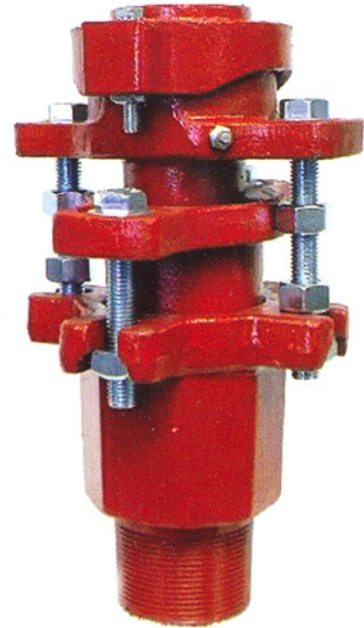

TYPE SP STUFFING BOX

1500 PSI WORKING PRESSURE

SINGLE PACK STUFFING BOX BASE

PART #	BOTTOM CONNECTION	POLISH ROD	WOG	MATERIAL
Ø51-Ø91-51ØØ	2 3/8" EUE 8 RD. MALE TUBING THRD.	1 1/8" THRU 1 3/4"	150Ø # W.P.	DUCTILE
Ø51-Ø91-54ØØ	2" 11 1/2 V MALE TUBING THRD.	1 1/8" THRU 1 3/4"	150Ø # W.P.	DUCTILE
Ø51-Ø91-55ØØ	2 3/8" 1Ø RD. MALE TUBING THRD.	1 1/8" THRU 1 3/4"	150Ø # W.P.	DUCTILE
Ø51-Ø92-Ø1ØØ	2 7/8" EUE 8 RD. MALE TUBING THRD.	1 1/8" THRU 1 3/4"	150Ø # W.P.	DUCTILE
Ø51-Ø92-Ø4ØØ	2 1/2" 11 1/2 V MALE TUBING THRD.	1 1/8" THRU 1 3/4"	150Ø # W.P.	DUCTILE
Ø51-Ø92-Ø6ØØ	2 1/2" 8 V MALE TUBING THRD.	1 1/8" THRU 1 3/4"	150Ø # W.P.	DUCTILE
Ø51-Ø92-51ØØ	3 1/2" EUE 8 RD. MALE TUBING THRD.	1 1/8" THRU 1 3/4"	150Ø # W.P.	DUCTILE
Ø51-Ø92-54ØØ	3" 11 1/2 V MALE TUBING THRD.	1 1/8" THRU 1 3/4"	150Ø # W.P.	DUCTILE
Ø51-Ø92-56ØØ	3" 8 V MALE TUBING THRD.	1 1/8" THRU 1 3/4"	150Ø # W.P.	DUCTILE