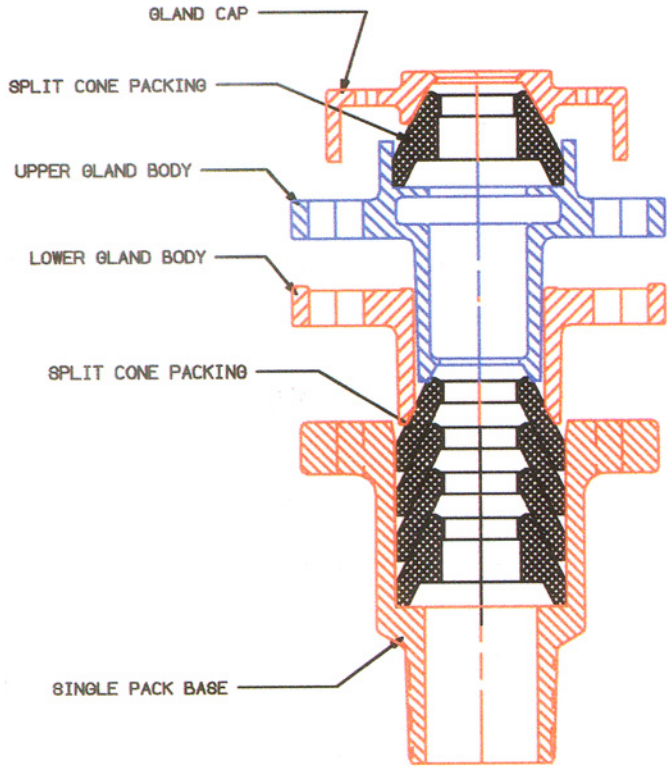

TYPE SP STUFFING BOX

1500 PSI WORKING PRESSURE

SINGLE PACK STUFFING BOX BASE

PART #	BOTTOM CONNECTION	POLISH ROD	WOG	MATERIAL
Ø51-Ø91-51ØØ	2 3/8" EUE 8 RD. MALE TUBING THRD.	1 1/8" THRU 1 3/4"	150Ø # W.P.	DUCTILE
Ø51-Ø91-54ØØ	2" 11 1/2 V MALE TUBING THRD.	1 1/8" THRU 1 3/4"	150Ø # W.P.	DUCTILE
Ø51-Ø91-55ØØ	2 3/8" 1Ø RD. MALE TUBING THRD.	1 1/8" THRU 1 3/4"	150Ø # W.P.	DUCTILE
Ø51-Ø92-Ø1ØØ	2 7/8" EUE 8 RD. MALE TUBING THRD.	1 1/8" THRU 1 3/4"	150Ø # W.P.	DUCTILE
Ø51-Ø92-Ø4ØØ	2 1/2" 11 1/2 V MALE TUBING THRD.	1 1/8" THRU 1 3/4"	150Ø # W.P.	DUCTILE
Ø51-Ø92-Ø6ØØ	2 1/2" 8 V MALE TUBING THRD.	1 1/8" THRU 1 3/4"	150Ø # W.P.	DUCTILE
Ø51-Ø92-51ØØ	3 1/2" EUE 8 RD. MALE TUBING THRD.	1 1/8" THRU 1 3/4"	150Ø # W.P.	DUCTILE
Ø51-Ø92-54ØØ	3" 11 1/2 V MALE TUBING THRD.	1 1/8" THRU 1 3/4"	150Ø # W.P.	DUCTILE
Ø51-Ø92-56ØØ	3" 8 V MALE TUBING THRD.	1 1/8" THRU 1 3/4"	150Ø # W.P.	DUCTILE